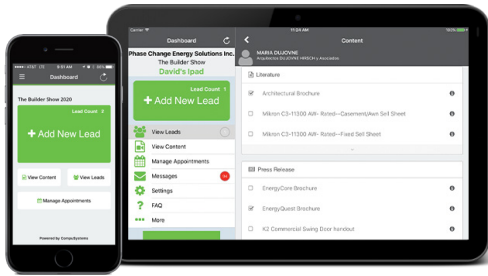

# The Easy Way to Collect Leads and Boost ROI

## CompuLEAD® App and Tablet

Develop high-quality sales leads and close more sales.

- Download app on your own phone or rent a tablet
- Capture leads at your booth, networking dinners or anywhere else
- Quickly qualify leads for fast follow-up
- Wireless printer available

## atEvent—Global Lead Retrieval Solution

A global lead retrieval solution you can use at all your events.

- Download app on your own phone or rent a tablet
- Drive prospect nurturing and sales conversions
- Transfer leads automatically to your CRM or Marketing Automation systems
- Obtain interaction history across all your events
- Scan badges and business cards

## Quick Comparison

	CompuLEAD	atEvent
Scan badges to collect lead data	✓	✓
Qualify and survey leads	✓	✓
View/edit leads from the device	✓	✓
Add notes to a lead	✓	✓
Real-time access to leads online	✓	✓
Use on multiple devices	✓	-
Send marketing materials to leads	✓	-
Transfer activations among devices	✓	-
Wireless printer option	✓	-
Auto Transfer leads into your CRM	-	✓
Scan business cards	-	✓
GDPR ready	✓	✓